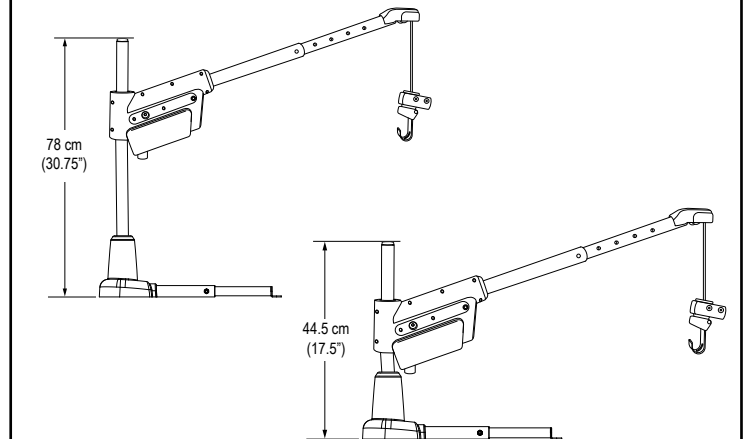

Post Height