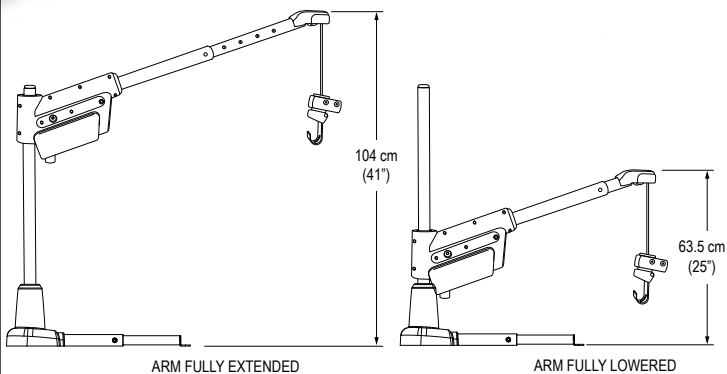

SilverBoom 300

Arm Height