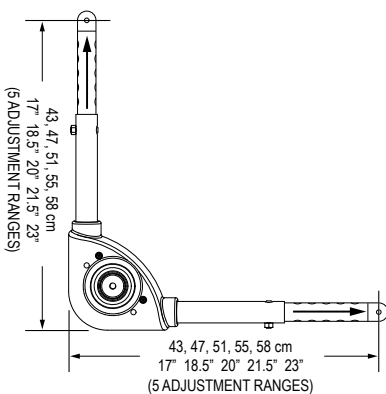

Specifications

Base weight:	9 kg (20.5 lbs) with manual base ¹
Maximum lifting capacity:	136 kg (300 lbs.)
Maximum travel distance from the ground:	203 cm (80")
Motor:	Sealed 12 volt DC
Vehicle platform:	Full-size van, Mini van, Sedan, SUV and Crossover
Warranty:	2-year transferable

SilverBoom 300

Arm Height

Post Height

Base Footprint

Arm Reach

Strap Length

Can easily lift the following current Power Chairs ²

- Go-Chair™
- Jazzy® 600
- Jazzy® 1113 ATS
- Jazzy® Select™
- Jazzy® Select™ 6
- Jazzy® Select™ 14
- Jazzy® Select™ 14 XL
- Jet® 3 Ultra