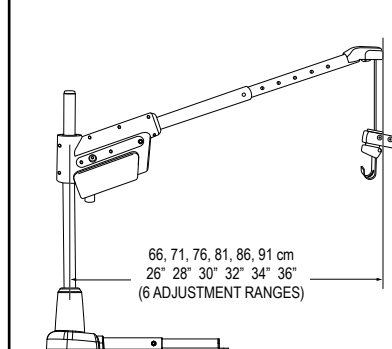

Specifications

Base weight:	9 kg (20.5 lbs) with manual base ¹
Maximum lifting capacity:	136 kg (300 lbs.)
Maximum travel distance from the ground:	203 cm (80")
Motor:	Sealed 12 volt DC
Vehicle platform:	Full-size van, Mini van, Sedan, SUV and Crossover
Warranty:	2-year transferable

SilverBoom 300

Arm Height

Post Height

Base Footprint

Arm Reach

Strap Length

Can easily lift the following current Power Chairs ²

- Go-Chair™
- Jazzy® 600
- Jazzy® 1113 ATS
- Jazzy® Select™
- Jazzy® Select™ 6
- Jazzy® Select™ 14
- Jazzy® Select™ 14 XL
- Jet® 3 Ultra