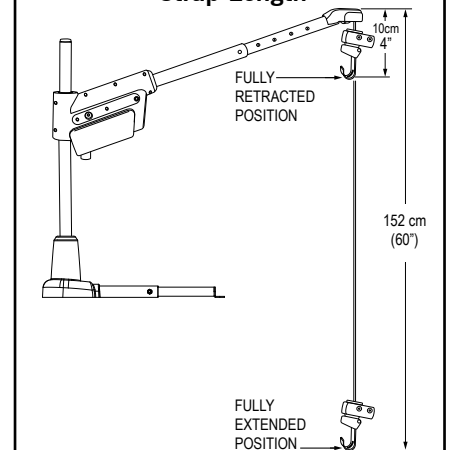

Specifications

Base weight:	9 kg (20.5 lbs) with manual base ¹
Maximum lifting capacity:	136 kg (300 lbs.)
Maximum travel distance from the ground:	203 cm (80")
Motor:	Sealed 12 volt DC
Vehicle platform:	Full-size van, Mini van, Sedan, SUV and Crossover
Warranty:	2-year transferable

SilverBoom 300

Arm Height

Post Height

Base Footprint

Arm Reach

Strap Length

Can easily lift the following current Power Chairs ²

- Go-Chair™
- Jazzy® 600
- Jazzy® 1113 ATS
- Jazzy® Select™
- Jazzy® Select™ 6
- Jazzy® Select™ 14
- Jazzy® Select™ 14 XL
- Jet® 3 Ultra